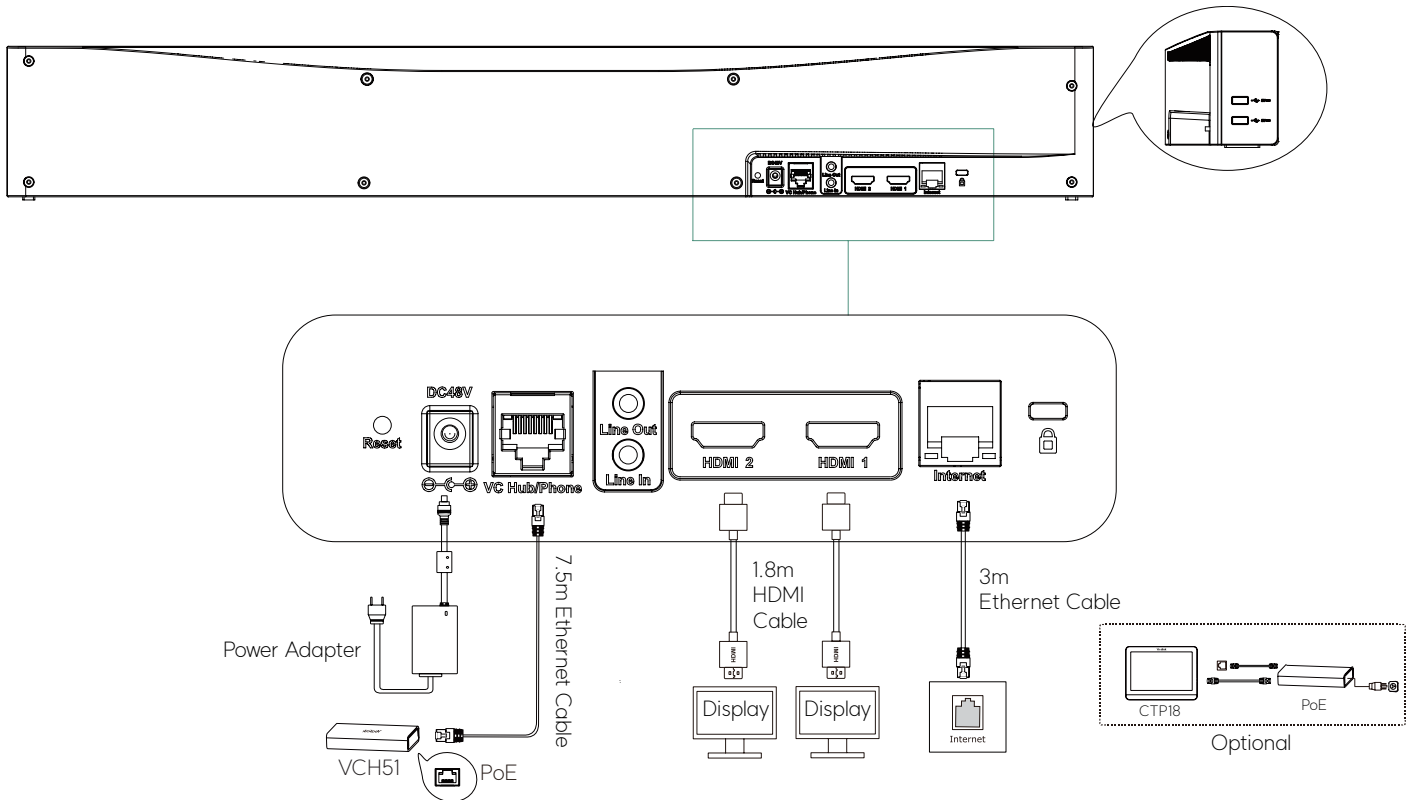

Endpoint Connections