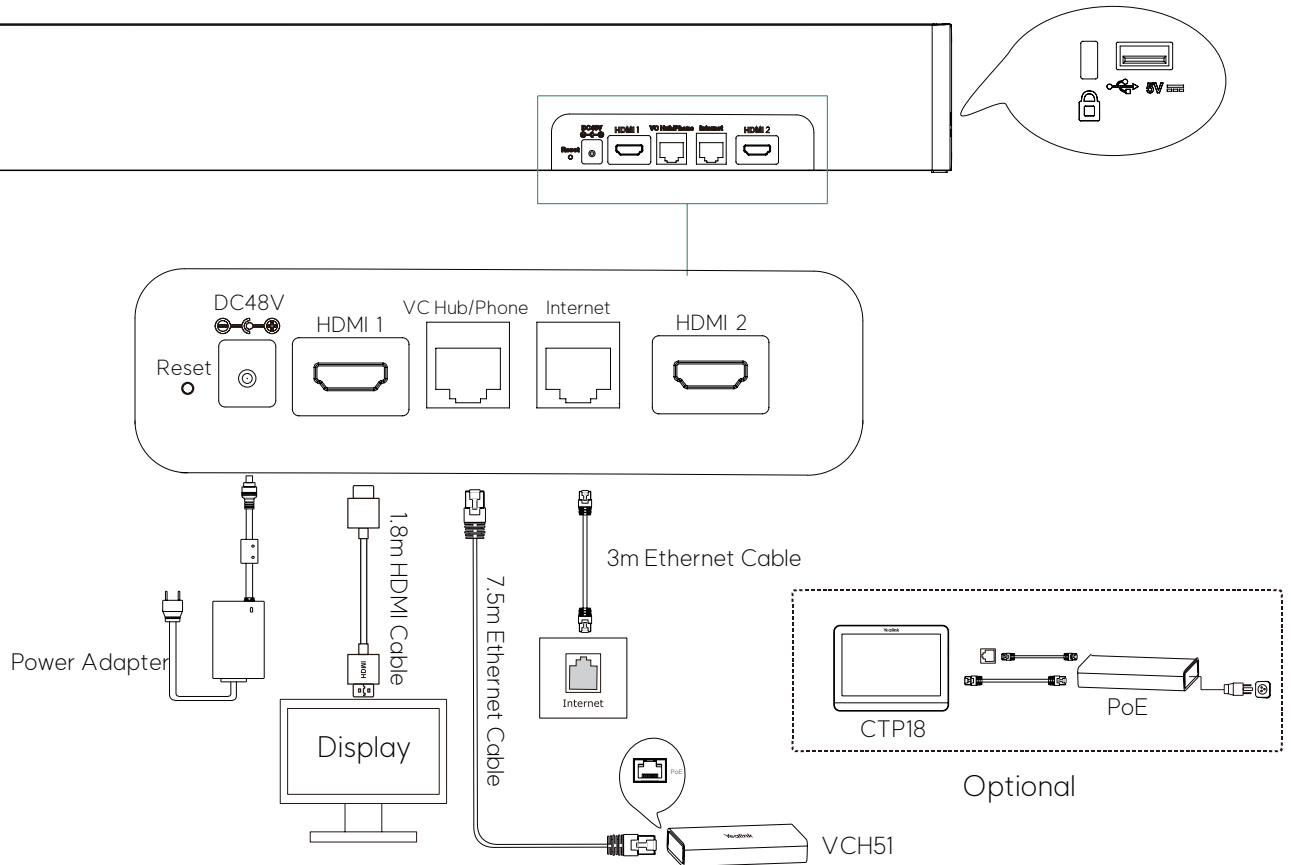

## Connections

- 2 x HDMI output (CEC supported)
- HDMI input (through the VCH51 Sharing Kit)
- 1 x USB 2.0
- 1 x 10/100M/1000M Ethernet port
- 1 x Yealink VCH port (RJ-45)
- 1 x Power port
- 1 x Security lock slot
- 1 x Reset slot

## Other Physical Features

- Storage: built-in 64 GB (Available: 40G)
- Chipset: Qualcomm Snapdragon 845 chipset
- Power Adapter: AC 100~240V input
- USB Output: 5V=0.5A
- Power consumption (PSU): Idle < 10W; Normal operating: 10.5W; MAX: 14W
- Dimension (W.D.H): 600 mm x 68 mm x 82 mm
- Operating humidity: 10~95%
- Operating temperature: 0~40°C
- Storage temperature: -30~70°C

## MeetingBar A20 Package

- Package contents:
  - MeetingBar A20 endpoint
  - 3m Ethernet cable
  - 2 x 1.8m HDMI cable
  - Mounting Bracket and Accessories
  - Power adapter
  - Quick Start Guide
  - Controller (optional): CTP18 Touch Panel, VCR20 Remote Control
  - Content sharing(optional):
    - VCH51 Sharing Kit (HDMI/USB-C)
    - WPP20 Wireless Presentation Pod
- Carton Meas: 674\*136\*195mm

# Endpoint Connections